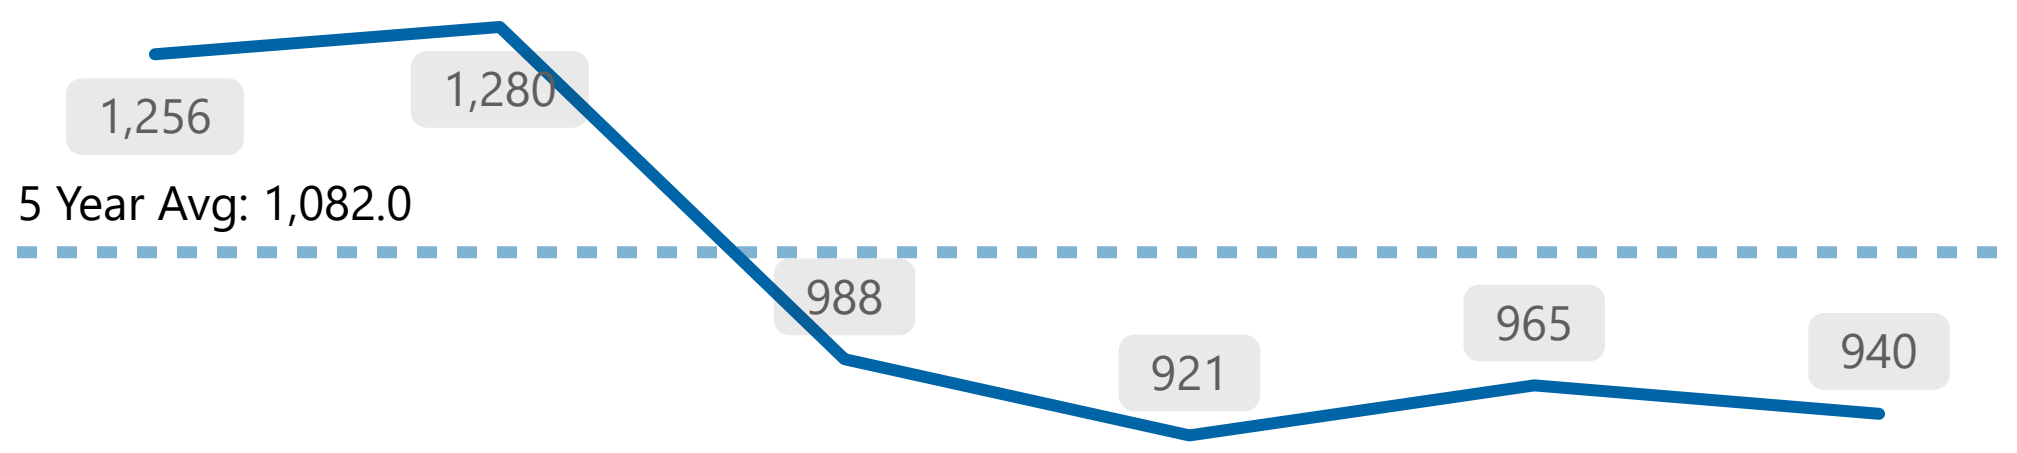

## Shootings

Total  
**6**

\*Ward 3

## Calls for Service

Total  
**16,303**

\*Ward 3

\*Citizen Generated

## Collisions

Total  
**940**

\*Ward 3