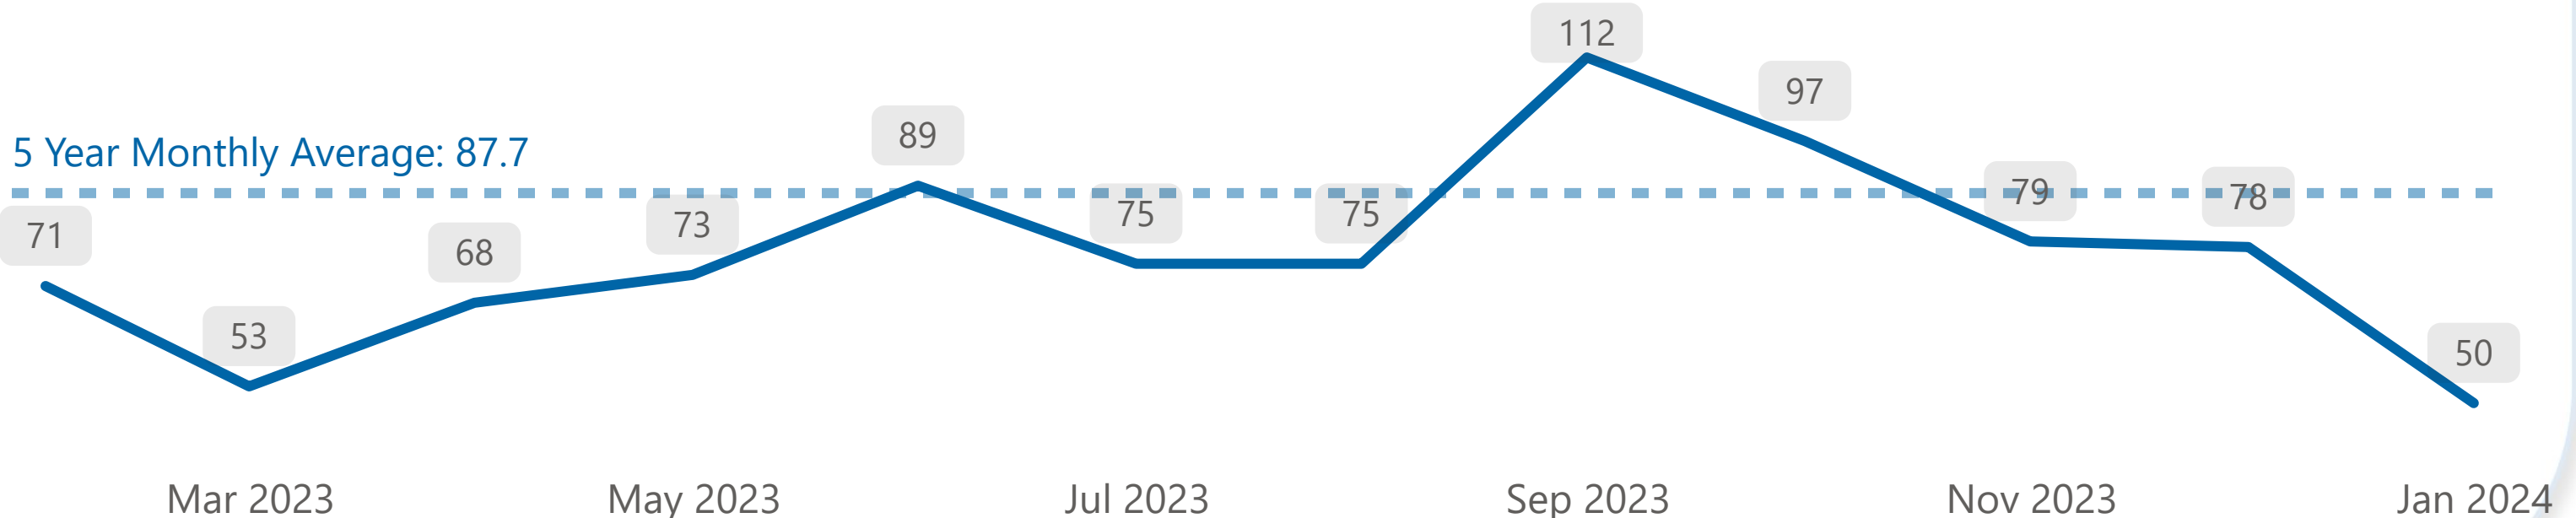

### 12 Month CFS Trend

### Collisions

Total This Year **50**

Total This Month **50**

### Monthly Collision Types

### 12 Month Collisions Trend

Above 5 Year Monthly Average  
 Below 5 Year Monthly Average  
 Equivalent with 5 Year Monthly Average