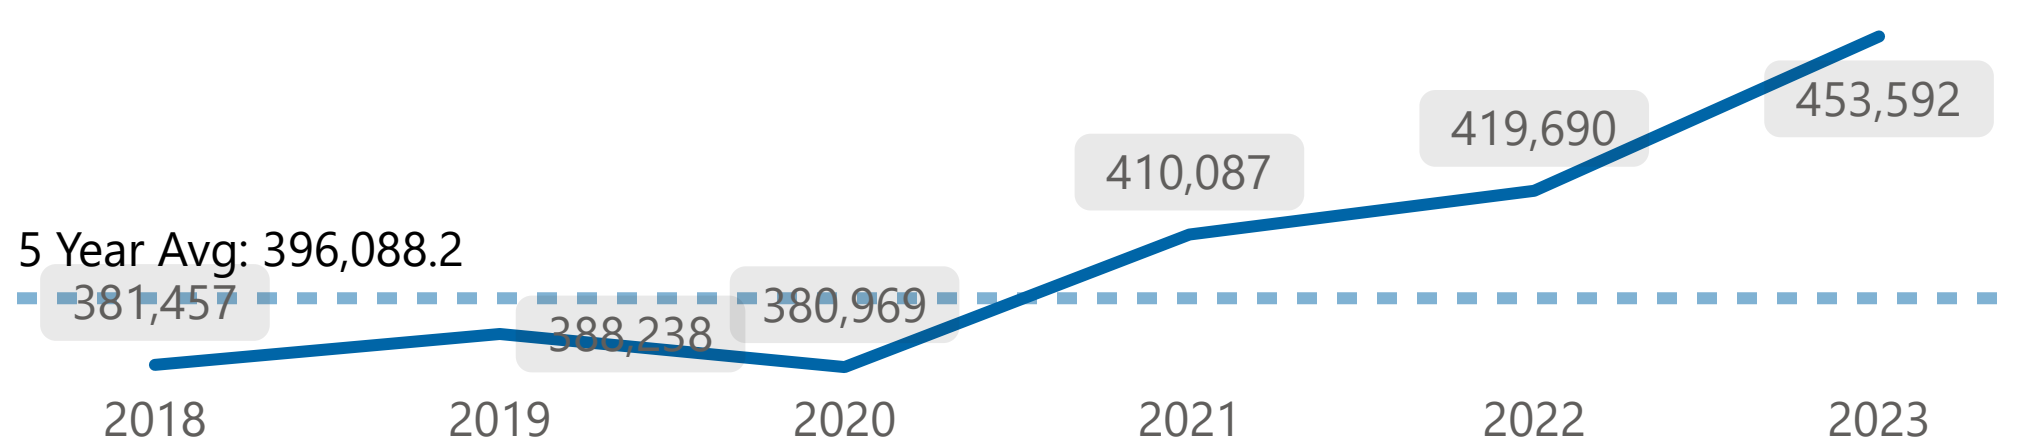

## Collisions

Total  
**940**

\*Ward 3

## 911 Calls

Total  
**453,592**

\*Service-Wide

Above 5 Year Average  
 Below 5 Year Average  
 Equivalent with 5 Year Average

The following figures refer to Ward 3, January 2024 data. Totals for This Year refer to 2024 YTD.