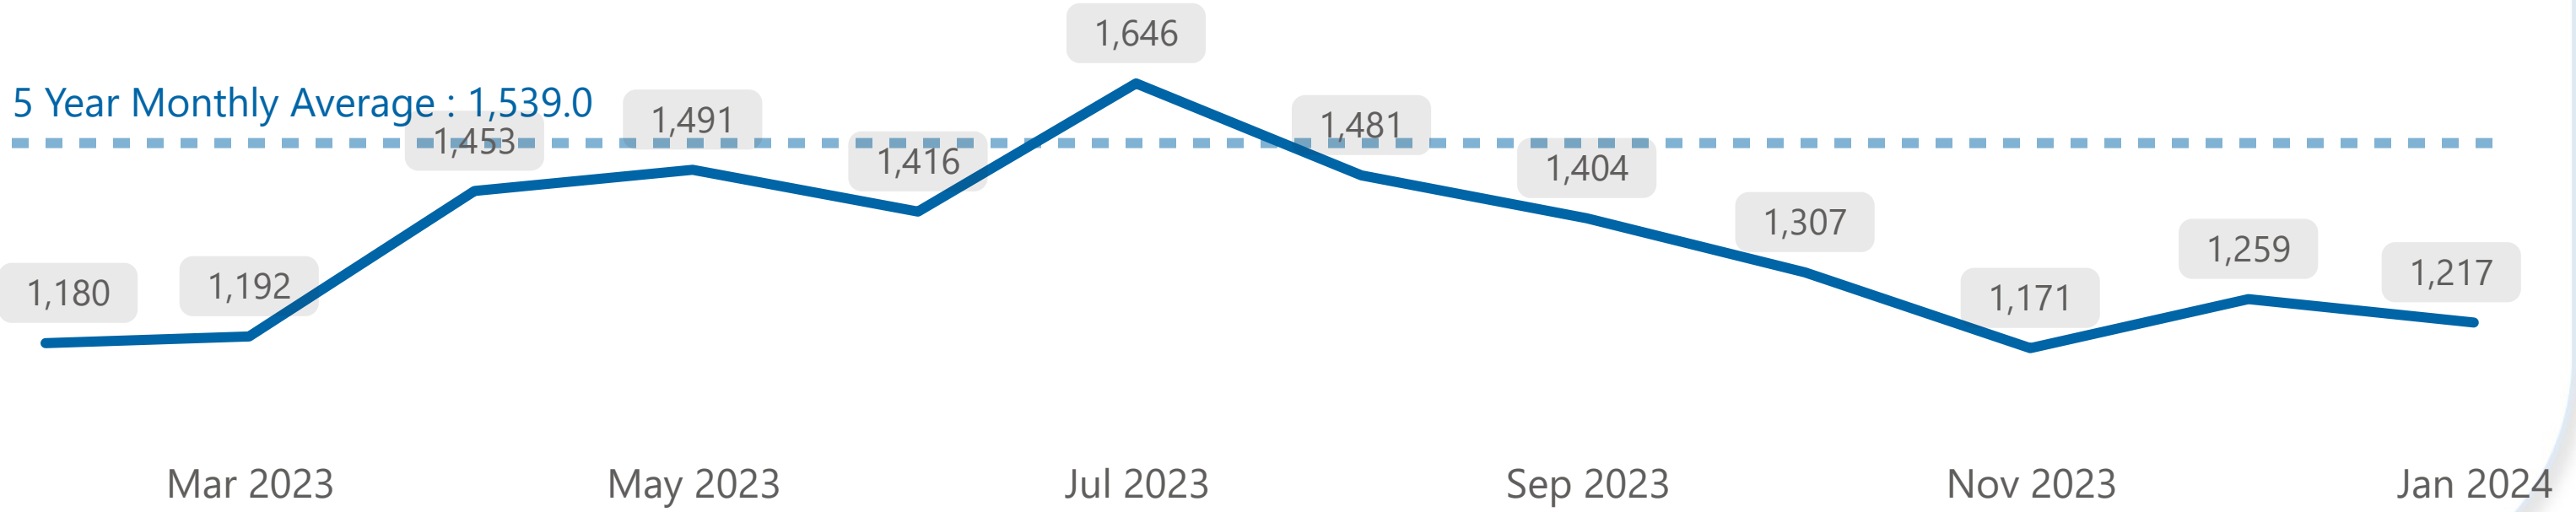

The following figures refer to Ward 3, January 2024 data.

### Calls for Service

\*Citizen Generated

Total This Year **1,217**

Total This Month **1,217**

### Top 3 Monthly Event Types

### 12 Month CFS Trend