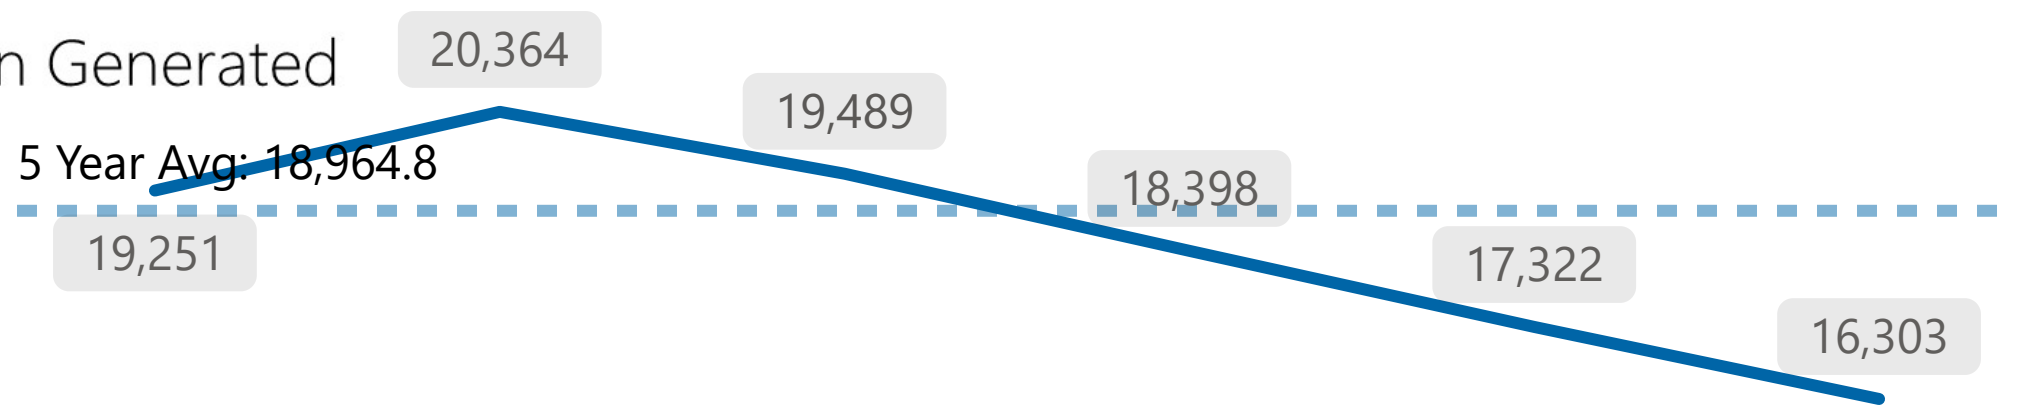

## Violent Crime

Total  
**1,255**

\*Ward 3

## Property Crime

Total  
**2,583**

\*Ward 3

## Shootings

Total  
**6**

\*Ward 3

## Calls for Service

Total  
**16,303**

\*Ward 3

\*Citizen Generated