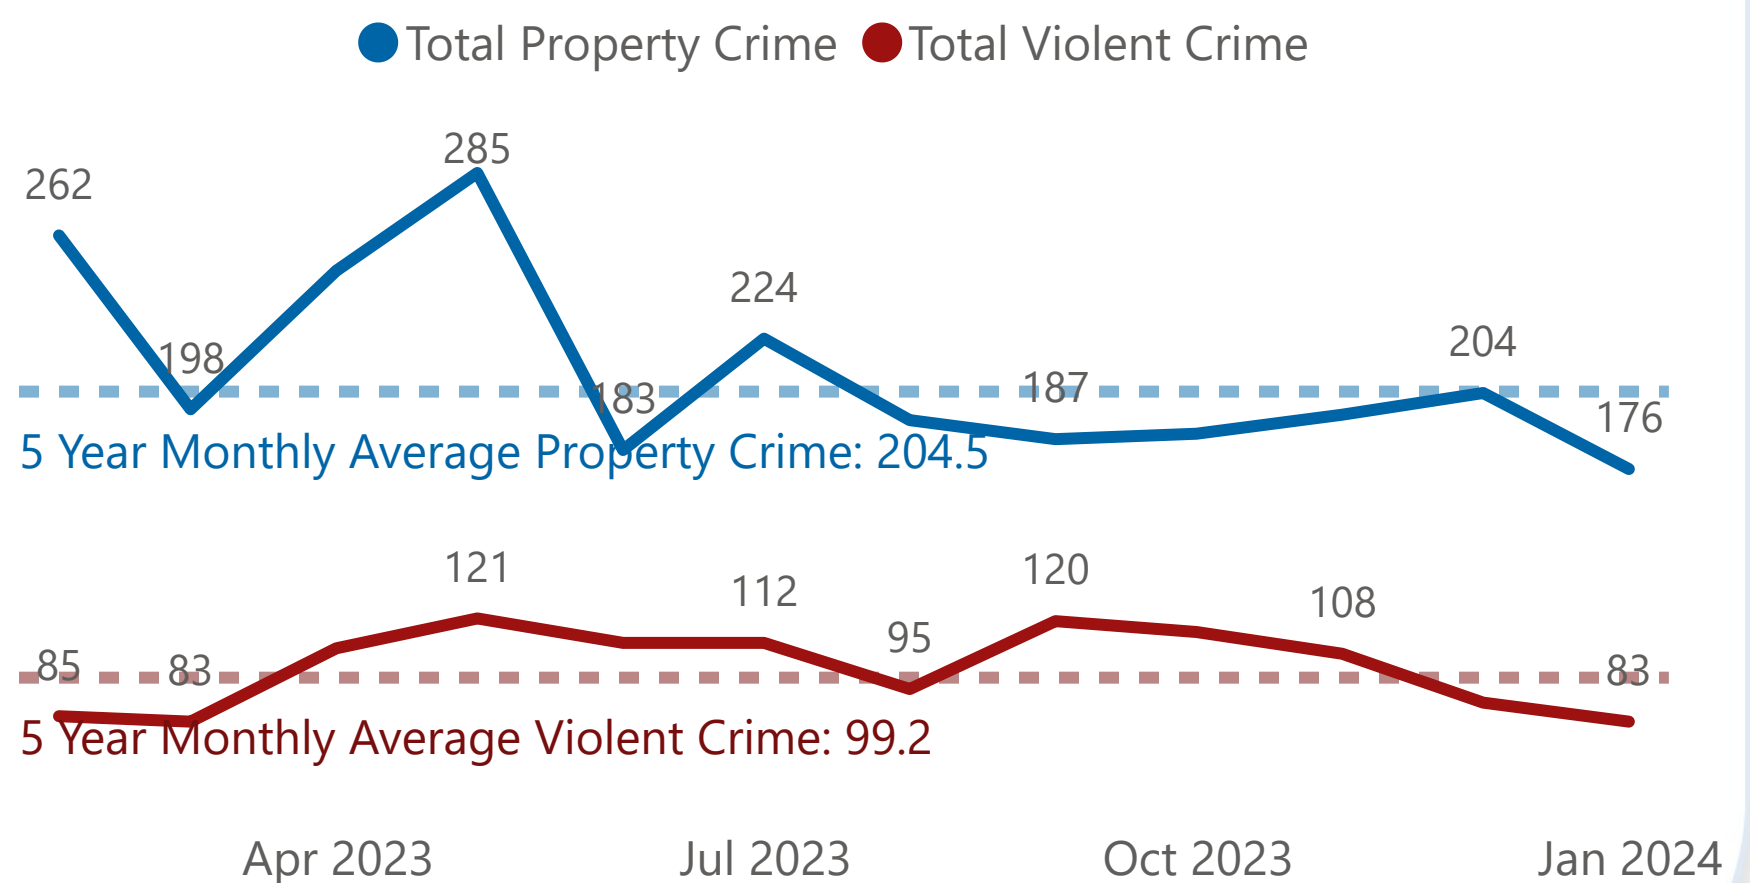

### 12 Month Shooting Trend

## Violent Crime & Property Crime

### 12 Month Crime Trend

Total Property Crime This Year **176**

Total Property Crime This Month **176**

Total Violent Crime This Year **83**

Total Violent Crime This Month **83**

Above 5 Year Monthly Average  
 Below 5 Year Monthly Average  
 Equivalent with 5 Year Monthly Average