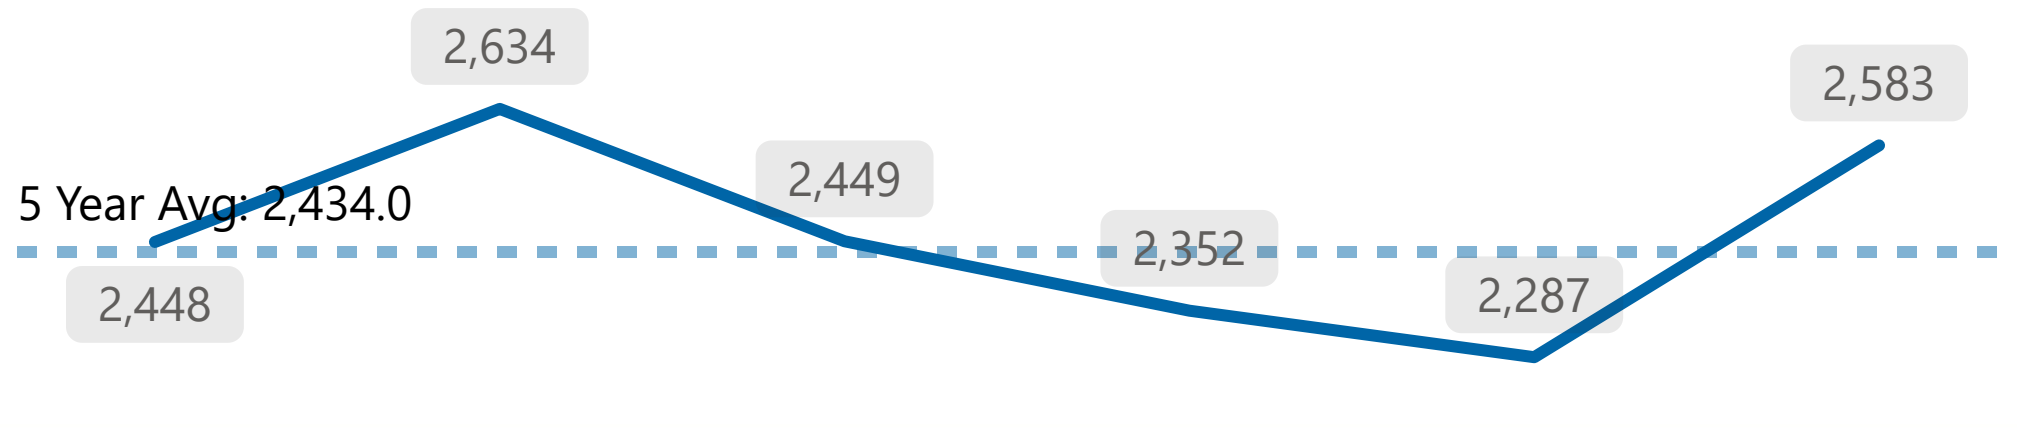

# 5 Year Trends

The following figures refer to data from 2018 - 2023. The total values refer to the total for 2023. The 5 Year average is calculated based on data from 2018 - 2022 (not including 2023).

## Violent Crime

Total  
**1,255**

\*Ward 3

## Property Crime

Total  
**2,583**

\*Ward 3

## Shootings

Total  
**6**

\*Ward 3