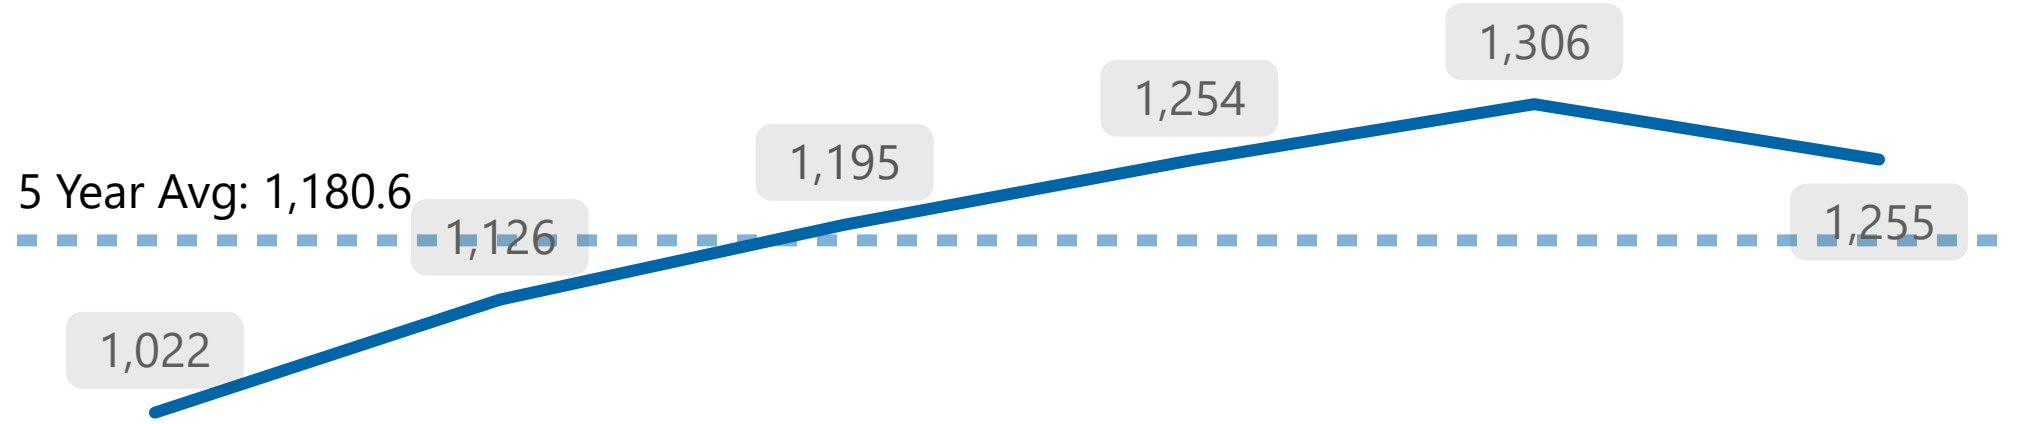

# 5 Year Trends

The following figures refer to data from 2018 - 2023. The total values refer to the total for 2023. The 5 Year average is calculated based on data from 2018 - 2022 (not including 2023).

## Violent Crime

Total  
**1,255**

\*Ward 3

## Property Crime

Total  
**2,583**

\*Ward 3