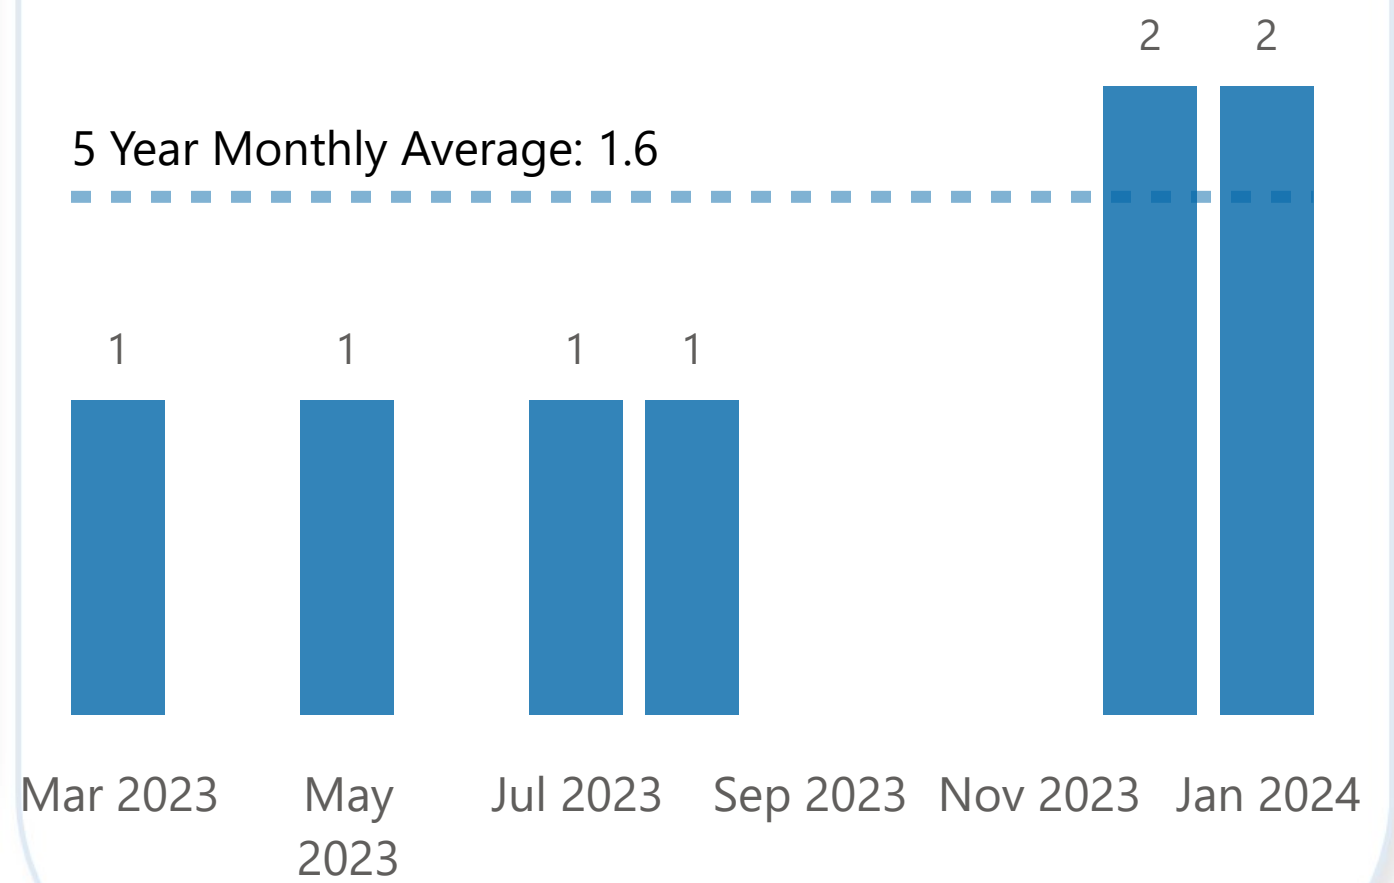

12 Month Shooting Trend

Violent Crime & Property Crime

12 Month Crime Trend

Total Property Crime This Year **176**

Total Property Crime This Month **176**

Total Violent Crime This Year **83**

Total Violent Crime This Month **83**