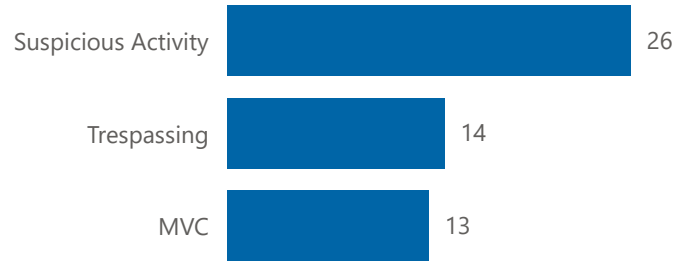

Top 3 Monthly Event Types