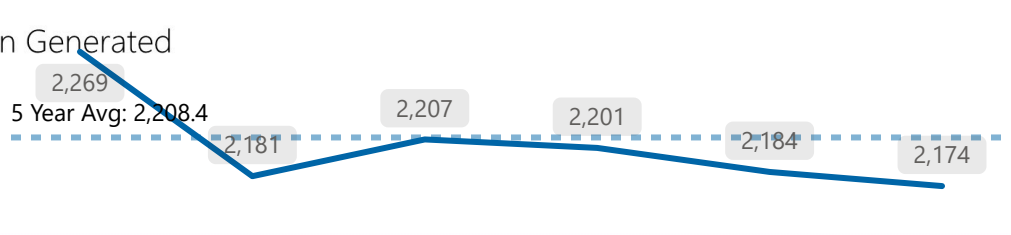

5 Year Trends

The following figures refer to data from 2018 - 2023. The total values refer to the total for 2023. The 5 Year average is calculated based on data from 2018 - 2022 (not including 2023).

Violent Crime

Total
102
*Ward 15

Property Crime

Total
559
*Ward 15

Shootings

Total
0
*Ward 15

Calls for Service *Citizen Generated

Total
2,174
*Ward 15

Collisions

Total
95
*Ward 15

911 Calls

Total
453,592
*Service-Wide

Above 5 Year Average
 Below 5 Year Average
 Equivalent with 5 Year Average

The following figures refer to Ward 15, July 2024 data. Totals for This Year refer to 2024 YTD.