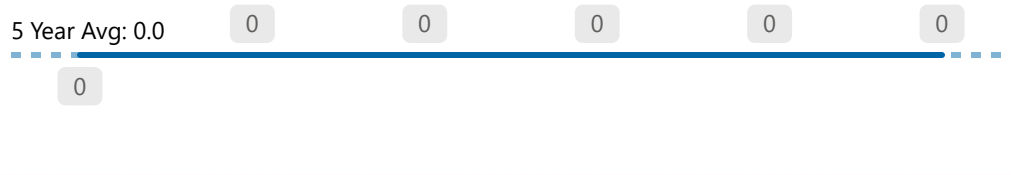

5 Year Trends

The following figures refer to data from 2018 - 2023. The total values refer to the total for 2023. The 5 Year average is calculated based on data from 2018 - 2022 (not including 2023).

Violent Crime

Total
102
*Ward 15

Property Crime

Total
559
*Ward 15

Shootings

Total
0
*Ward 15

Calls for Service *Citizen Generated

Total
2,174
*Ward 15

Collisions

Total
95
*Ward 15

911 Calls

Total
453,592
*Service-Wide

Above 5 Year Average
 Below 5 Year Average
 Equivalent with 5 Year Average

The following figures refer to Ward 15, July 2024 data. Totals for This Year refer to 2024 YTD.