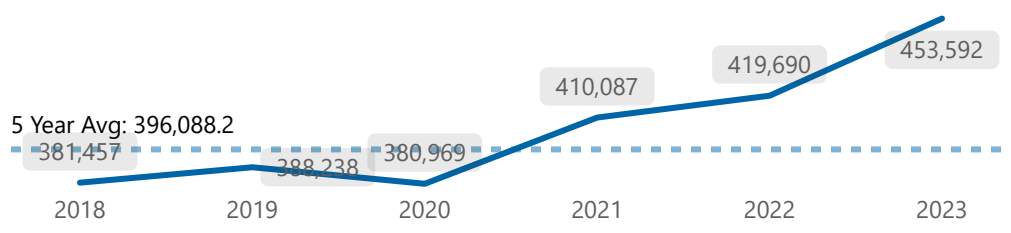

5 Year Trends

The following figures refer to data from 2018 - 2023. The total values refer to the total for 2023. The 5 Year average is calculated based on data from 2018 - 2022 (not including 2023).

Violent Crime

Total
102
*Ward 15

Property Crime

Total
559
*Ward 15

Shootings

Total
0
*Ward 15

Calls for Service *Citizen Generated

Total
2,174
*Ward 15

Collisions

Total
95
*Ward 15

911 Calls

Total
453,592
*Service-Wide

Above 5 Year Average
 Below 5 Year Average
 Equivalent with 5 Year Average

The following figures refer to Ward 15, July 2024 data. Totals for This Year refer to 2024 YTD.