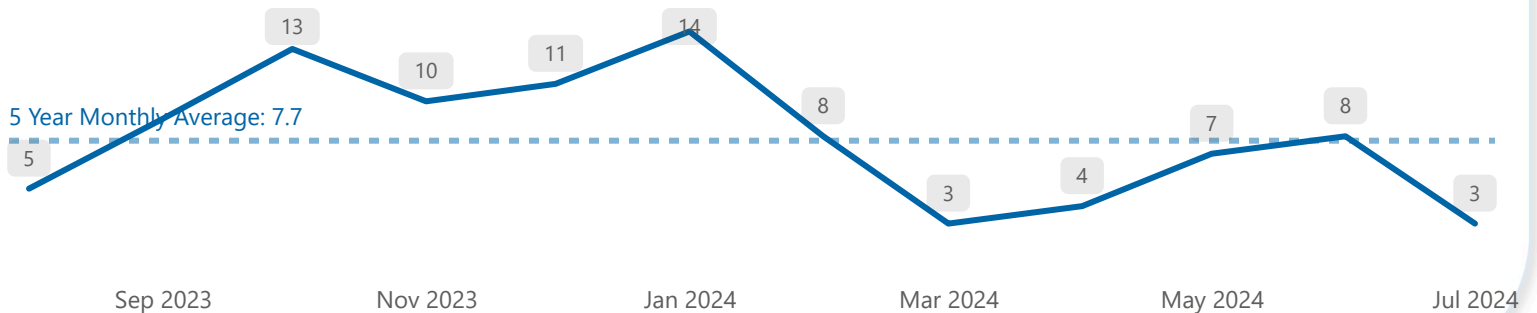

5 Year Trends

The following figures refer to data from 2018 - 2023. The total values refer to the total for 2023. The 5 Year average is calculated based on data from 2018 - 2022 (not including 2023).

Violent Crime

Above 5 Year Monthly Average
 Below 5 Year Monthly Average
 Equivalent with 5 Year Monthly Average

The following figures refer to Ward 15, July 2024 data.

Calls for Service

*Citizen Generated

Total This Year **1,271**

Total This Month **▲ 186**

Top 3 Monthly Event Types

12 Month CFS Trend

Collisions

Total This Year **47**

Total This Month **▼ 3**

Monthly Collision Types

12 Month Collisions Trend

▲ Above 5 Year Monthly Average
 ▼ Below 5 Year Monthly Average
 — Equivalent with 5 Year Monthly Average