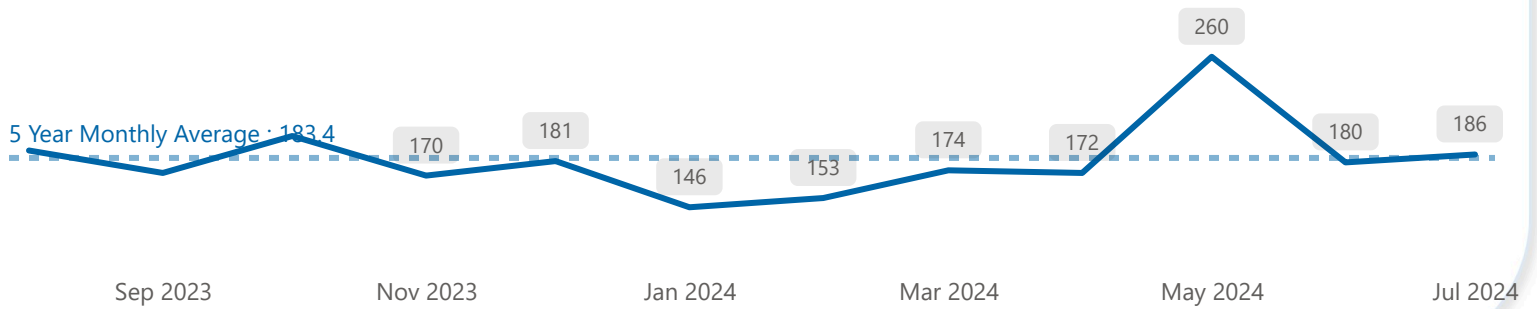

5 Year Trends

The following figures refer to data from 2018 - 2023. The total values refer to the total for 2023. The 5 Year average is calculated based on data from 2018 - 2022 (not including 2023).

Violent Crime

Shootings

Total This Year **2**
 Total This Month **2**

12 Month Shooting Trend

Violent Crime & Property Crime

12 Month Crime Trend

● Total Property Crime ● Total Violent Crime

Total Property Crime This Year **329**
 Total Property Crime This Month **34**
 Total Violent Crime This Year **72**
 Total Violent Crime This Month **6**

Above 5 Year Monthly Average
 Below 5 Year Monthly Average
 Equivalent with 5 Year Monthly Average

The following figures refer to Ward 15, July 2024 data.

Calls for Service

*Citizen Generated

Total This Year **1,271**

Total This Month **▲ 186**

Top 3 Monthly Event Types

12 Month CFS Trend

Collisions

Total This Year **47**

Total This Month **▼ 3**

Monthly Collision Types

12 Month Collisions Trend