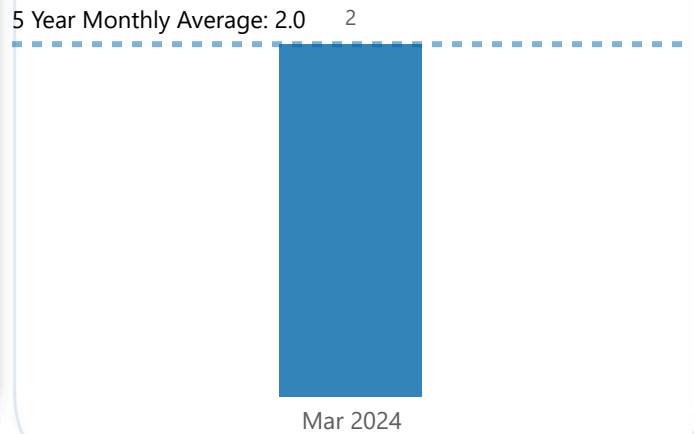

Total
95
*Ward 15

911 Calls

Total
453,592
*Service-Wide

Above 5 Year Average
 Below 5 Year Average
 Equivalent with 5 Year Average

The following figures refer to Ward 15, July 2024 data. Totals for This Year refer to 2024 YTD.

Crime Indicators

Total This Year **203**
 Total This Month **15**

| Crime Indicator | Total This Year | Total This Month |
|------------------|-----------------|------------------|
| Auto Theft | 75 | 6 |
| Assault | 37 | 3 |
| Theft Over | 9 | 3 |
| Break And Enter | 35 | 2 |
| Theft From Auto | 31 | 1 |
| Robbery | 2 | |
| Sexual Violation | 14 | |

Shootings

Total This Year **2**
 Total This Month **2**

12 Month Shooting Trend

Violent Crime & Property Crime

12 Month Crime Trend

● Total Property Crime ● Total Violent Crime

Total Property Crime This Year **329**
 Total Property Crime This Month **34**
 Total Violent Crime This Year **72**
 Total Violent Crime This Month **6**

Above 5 Year Monthly Average
 Below 5 Year Monthly Average
 Equivalent with 5 Year Monthly Average

The following figures refer to Ward 15, July 2024 data.

Calls for Service

*Citizen Generated

Total This Year **1,271**