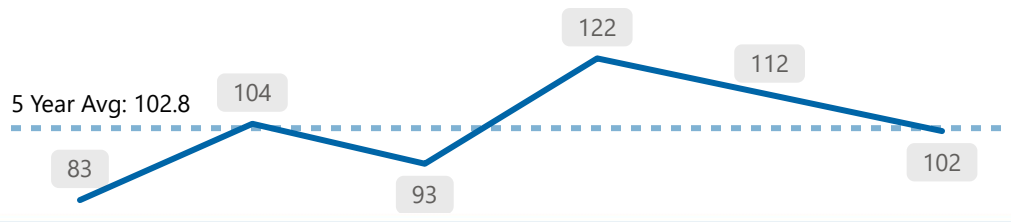

5 Year Trends

The following figures refer to data from 2018 - 2023. The total values refer to the total for 2023. The 5 Year average is calculated based on data from 2018 - 2022 (not including 2023).

Violent Crime

Total
102
*Ward 15

Property Crime

Total
559
*Ward 15

Shootings

Total
0
*Ward 15

Calls for Service *Citizen Generated

Total
2,174
*Ward 15

Collisions

Total
95
*Ward 15

911 Calls

Total
453,592
*Service-Wide

Above 5 Year Average
 Below 5 Year Average
 Equivalent with 5 Year Average

The following figures refer to Ward 15, July 2024 data. Totals for This Year refer to 2024 YTD.