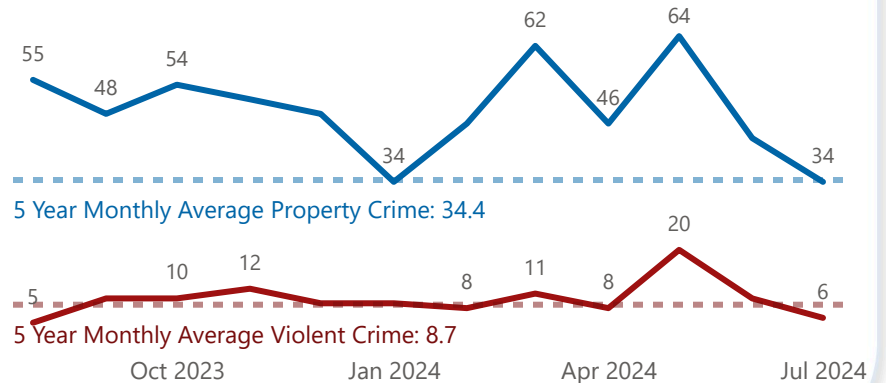

5 Year Trends

The following figures refer to data from 2018 - 2023. The total values refer to the total for 2023. The 5 Year average is calculated based on data from 2018 - 2022 (not including 2023).

Violent Crime

Crime Indicators

Total This Year **203**
 Total This Month **15**

| Crime Indicator | Total This Year | Total This Month |
|------------------|-----------------|------------------|
| Auto Theft | 75 | 6 |
| Assault | 37 | 3 |
| Theft Over | 9 | 3 |
| Break And Enter | 35 | 2 |
| Theft From Auto | 31 | 1 |
| Robbery | 2 | |
| Sexual Violation | 14 | |

Shootings

Total This Year **2**
 Total This Month **2**

12 Month Shooting Trend

Violent Crime & Property Crime

12 Month Crime Trend

● Total Property Crime ● Total Violent Crime

Total Property Crime This Year **329**
 Total Property Crime This Month **34**
 Total Violent Crime This Year **72**
 Total Violent Crime This Month **6**

Above 5 Year Monthly Average
 Below 5 Year Monthly Average
 Equivalent with 5 Year Monthly Average

The following figures refer to Ward 15, July 2024 data.

Calls for Service

*Citizen Generated

Total This Year **1,271**