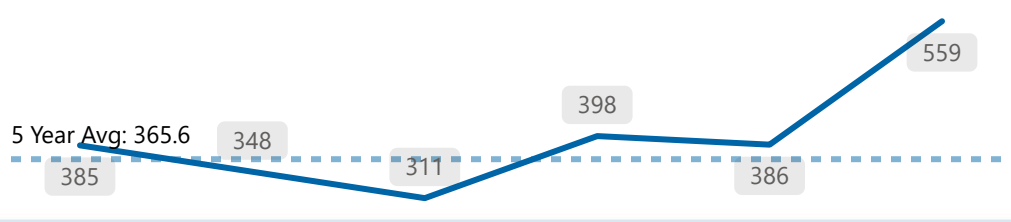

5 Year Trends

The following figures refer to data from 2018 - 2023. The total values refer to the total for 2023. The 5 Year average is calculated based on data from 2018 - 2022 (not including 2023).

Violent Crime

Total
102
*Ward 15

Property Crime

Total
559
*Ward 15

Shootings

Total
0
*Ward 15

Calls for Service *Citizen Generated

Total
2,174
*Ward 15

Collisions

Total
95
*Ward 15

911 Calls

Total
453,592
*Service-Wide

Above 5 Year Average
 Below 5 Year Average
 Equivalent with 5 Year Average

The following figures refer to Ward 15, July 2024 data. Totals for This Year refer to 2024 YTD.