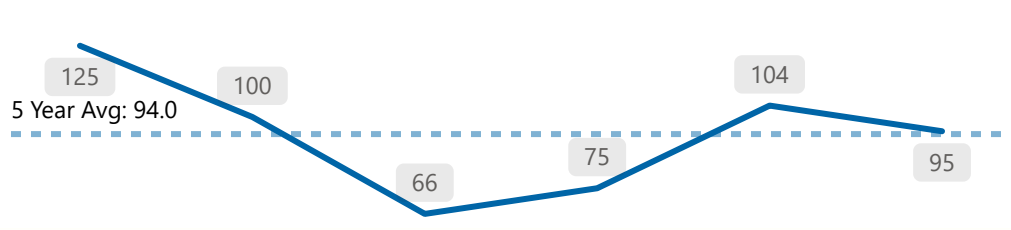

5 Year Trends

The following figures refer to data from 2018 - 2023. The total values refer to the total for 2023. The 5 Year average is calculated based on data from 2018 - 2022 (not including 2023).

Violent Crime

Total
102
*Ward 15

Property Crime

Total
559
*Ward 15

Shootings

Total
0
*Ward 15

Calls for Service *Citizen Generated

Total
2,174
*Ward 15

Collisions

Total
95
*Ward 15

911 Calls

Total
453,592
*Service-Wide

Above 5 Year Average
 Below 5 Year Average
 Equivalent with 5 Year Average

The following figures refer to Ward 15, July 2024 data. Totals for This Year refer to 2024 YTD.