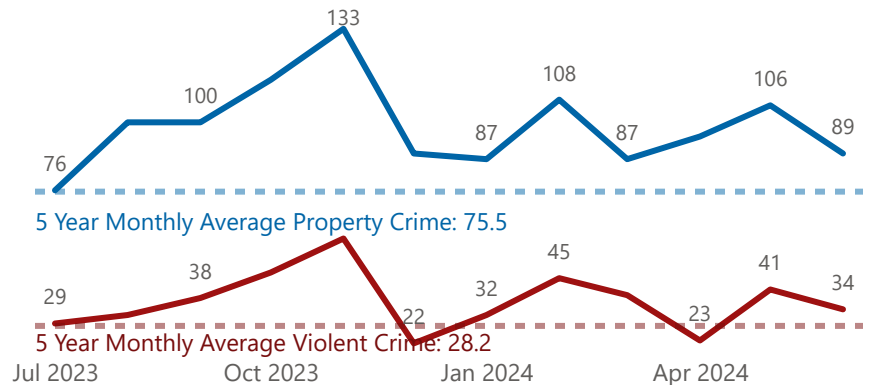

Total Property Crime This Year **572**
Total Property Crime This Month **89**
Total Violent Crime This Year **214**
Total Violent Crime This Month **34**

Above 5 Year Monthly Average
Below 5 Year Monthly Average
Equivalent with 5 Year Monthly Average