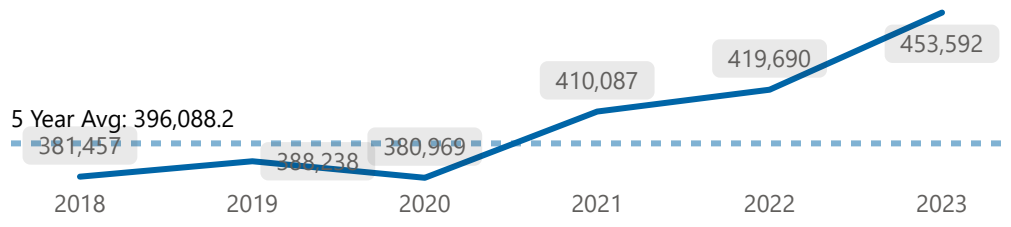

## Violent Crime

Total  
**410**  
\*Ward 6

## Calls for Service

Total  
**4,704**  
\*Ward 6

## Collisions

Total  
**188**  
\*Ward 6

## 911 Calls

Total  
**453,592**  
\*Service-Wide

Above 5 Year Average  
 Below 5 Year Average  
 Equivalent with 5 Year Average

The following figures refer to Ward 6, June 2024 data. Totals for This Year refer to 2024 YTD.