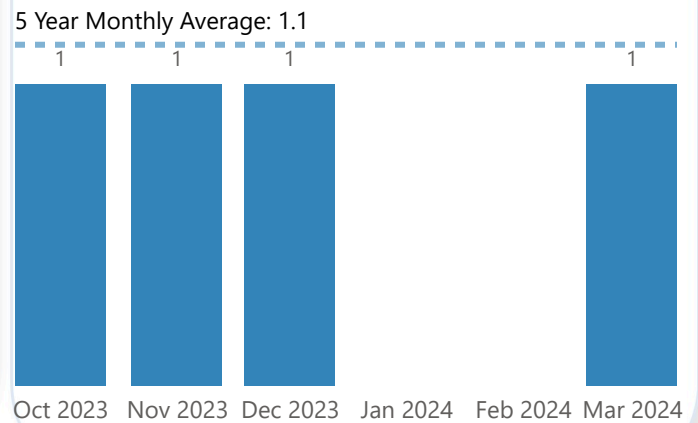

12 Month Shooting Trend

Violent Crime & Property Crime

12 Month Crime Trend

● Total Property Crime ● Total Violent Crime