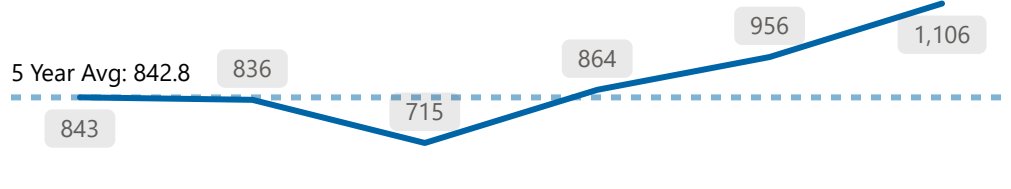

# 5 Year Trends

The following figures refer to data from 2018 - 2023. The total values refer to the total for 2023. The 5 Year average is calculated based on data from 2018 - 2022 (not including 2023).

## Violent Crime

Total  
**410**  
\*Ward 6

## Property Crime

Total  
**1,106**  
\*Ward 6

## Shootings

Total  
**3**  
\*Ward 6