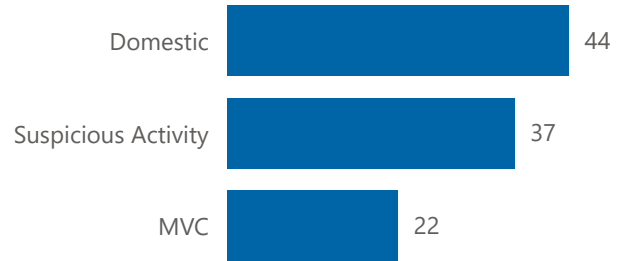

Top 3 Monthly Event Types