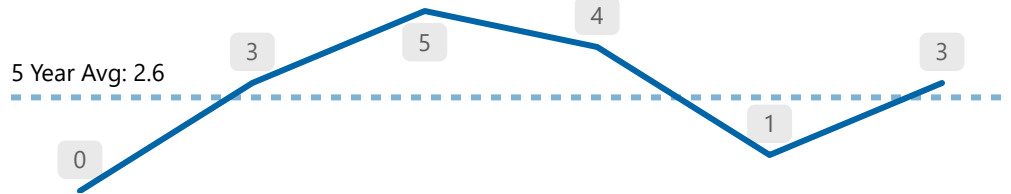

## Violent Crime

Total  
**410**  
\*Ward 6

## Property Crime

Total  
**1,106**  
\*Ward 6

## Shootings

Total  
**3**  
\*Ward 6