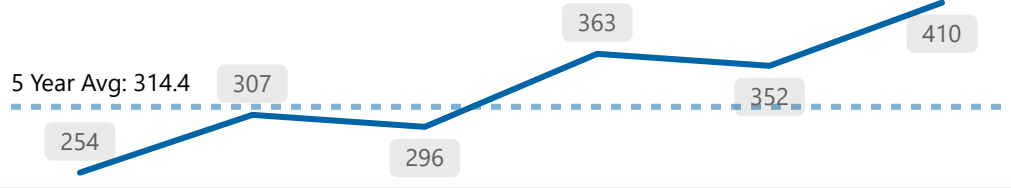

# 5 Year Trends

The following figures refer to data from 2018 - 2023. The total values refer to the total for 2023. The 5 Year average is calculated based on data from 2018 - 2022 (not including 2023).

## Violent Crime

Total  
**410**  
\*Ward 6