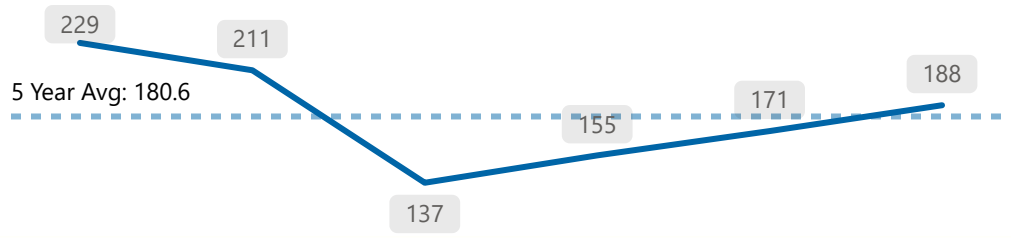

## Shootings

Total  
**3**  
\*Ward 6

## Calls for Service

Total  
**4,704**  
\*Ward 6

## Collisions

Total  
**188**  
\*Ward 6

## 911 Calls

Total  
**453,592**  
\*Service-Wide

Above 5 Year Average  
 Below 5 Year Average  
 Equivalent with 5 Year Average

The following figures refer to Ward 6, June 2024 data. Totals for This Year refer to 2024 YTD.