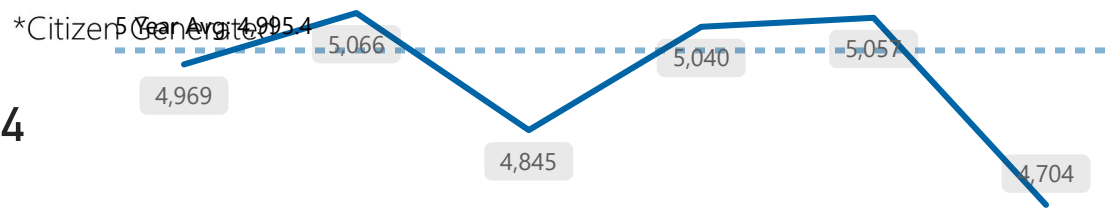

## Violent Crime

Total  
**410**  
\*Ward 6

## Property Crime

Total  
**1,106**  
\*Ward 6

## Shootings

Total  
**3**  
\*Ward 6

## Calls for Service

Total  
**4,704**  
\*Ward 6