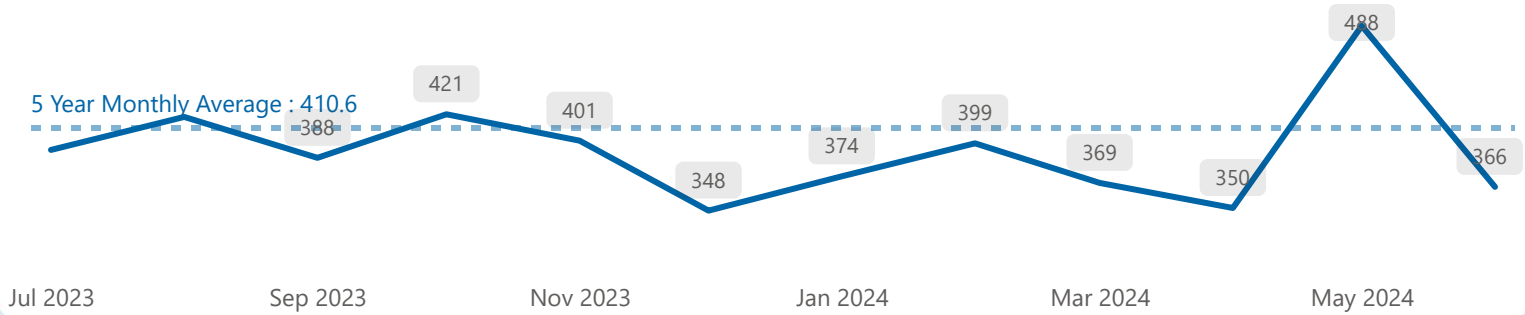

Above 5 Year Monthly Average  
 Below 5 Year Monthly Average  
 Equivalent with 5 Year Monthly Average

The following figures refer to Ward 6, June 2024 data.

### Calls for Service

\*Citizen Generated

Total This Year **2,346**

Total This Month **366**

### Top 3 Monthly Event Types

### 12 Month CFS Trend