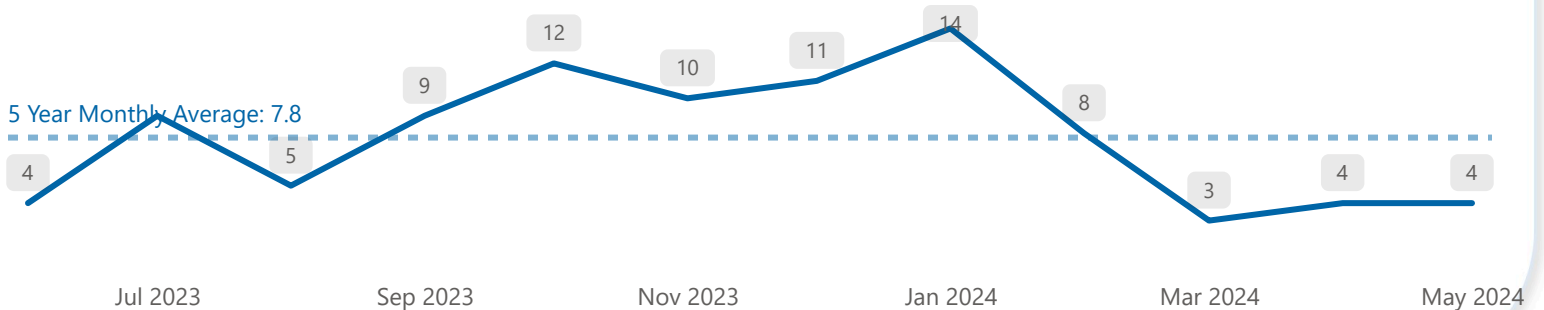

### 12 Month CFS Trend

### Collisions

Total This Year **33**

Total This Month  **4**

### Monthly Collision Types

### 12 Month Collisions Trend

 Above 5 Year Monthly Average  
 Below 5 Year Monthly Average  
 Equivalent with 5 Year Monthly Average