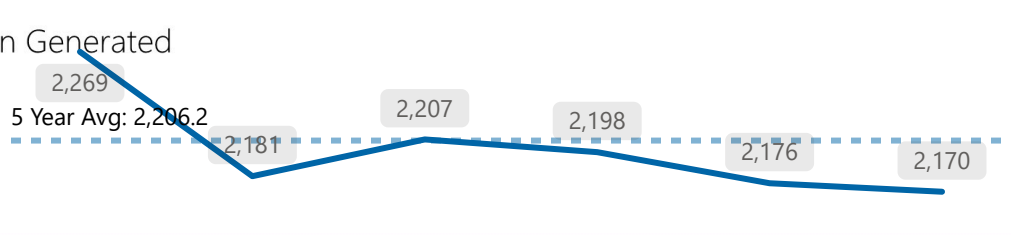

## Violent Crime

Total  
102  
\*Ward 15

## Shootings

Total  
0  
\*Ward 15

## Calls for Service \*Citizen Generated

Total  
2,170  
\*Ward 15