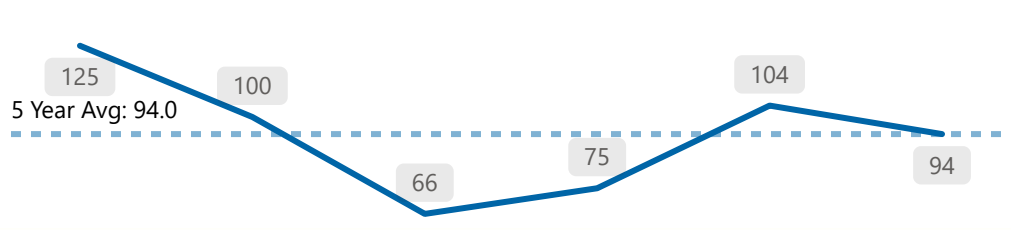

## Shootings

Total  
0  
\*Ward 15

## Calls for Service \*Citizen Generated

Total  
2,170  
\*Ward 15

## Collisions

Total  
94  
\*Ward 15