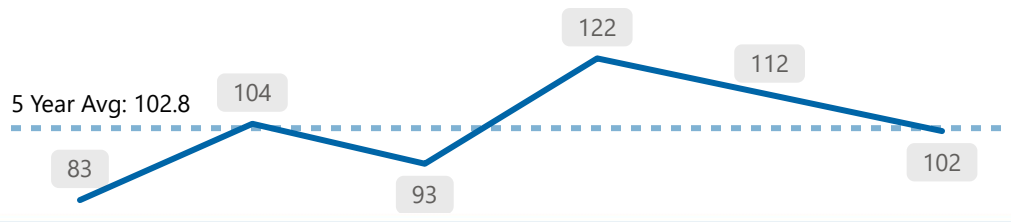

# 5 Year Trends

The following figures refer to data from 2018 - 2023. The total values refer to the total for 2023. The 5 Year average is calculated based on data from 2018 - 2022 (not including 2023).

## Violent Crime

Total  
102  
\*Ward 15

## Property Crime

Total  
559  
\*Ward 15