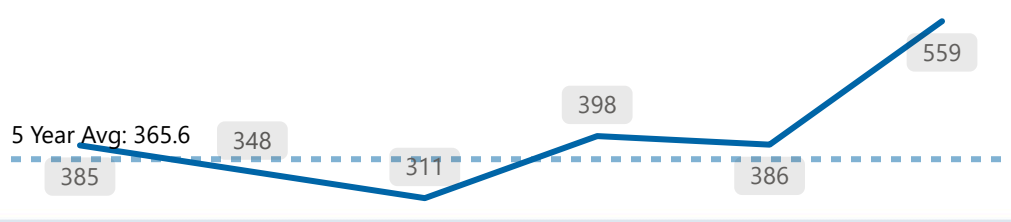

# 5 Year Trends

The following figures refer to data from 2018 - 2023. The total values refer to the total for 2023. The 5 Year average is calculated based on data from 2018 - 2022 (not including 2023).

## Violent Crime

Total  
102  
\*Ward 15

## Property Crime

Total  
559  
\*Ward 15

## Shootings

Total  
0  
\*Ward 15