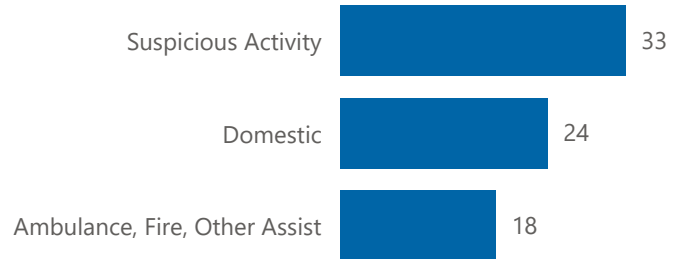

Top 3 Monthly Event Types