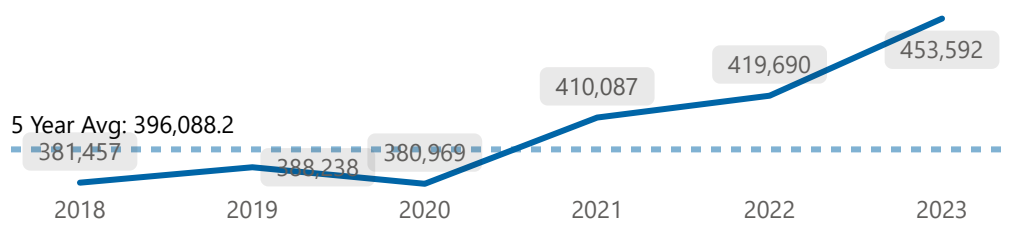

## Violent Crime

Total  
102  
\*Ward 15

## Calls for Service \*Citizen Generated

Total  
2,170  
\*Ward 15

## Collisions

Total  
94  
\*Ward 15

## 911 Calls

Total  
453,592  
\*Service-Wide

Above 5 Year Average  
 Below 5 Year Average  
 Equivalent with 5 Year Average

The following figures refer to Ward 15, May 2024 data. Totals for This Year refer to 2024 YTD.