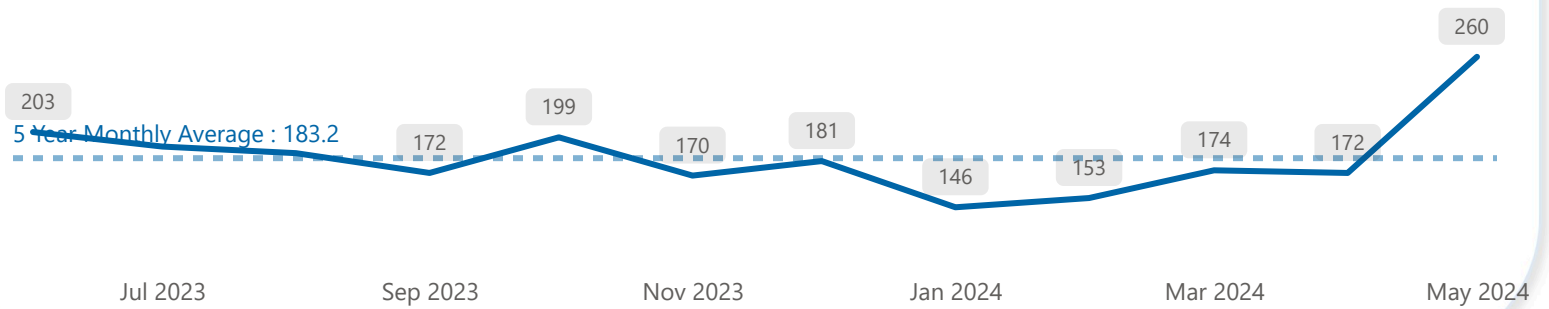

12 Month CFS Trend

Collisions

Total This Year **33**

Total This Month **4**