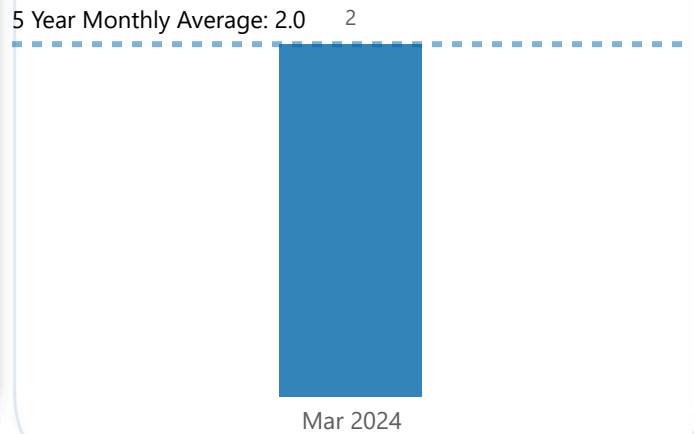

12 Month Shooting Trend

Violent Crime & Property Crime

12 Month Crime Trend

● Total Property Crime ● Total Violent Crime

Total Property Crime This Year **251**
Total Property Crime This Month **64**
Total Violent Crime This Year **59**
Total Violent Crime This Month **23**