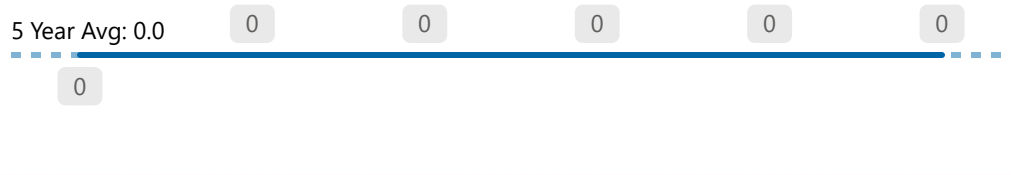

## Violent Crime

Total  
102  
\*Ward 15

## Property Crime

Total  
559  
\*Ward 15

## Shootings

Total  
0  
\*Ward 15