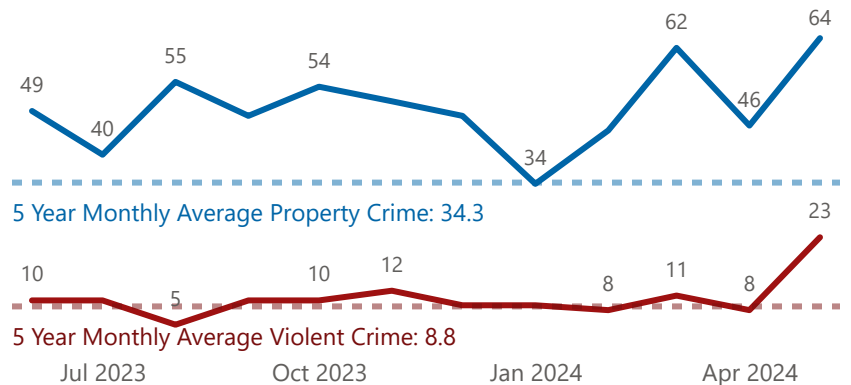

## Shootings

Total This Year **2**  
 Total This Month

### 12 Month Shooting Trend

## Violent Crime & Property Crime

### 12 Month Crime Trend

● Total Property Crime ● Total Violent Crime

Total Property Crime This Year **251**  
 Total Property Crime This Month **64**  
 Total Violent Crime This Year **59**  
 Total Violent Crime This Month **23**